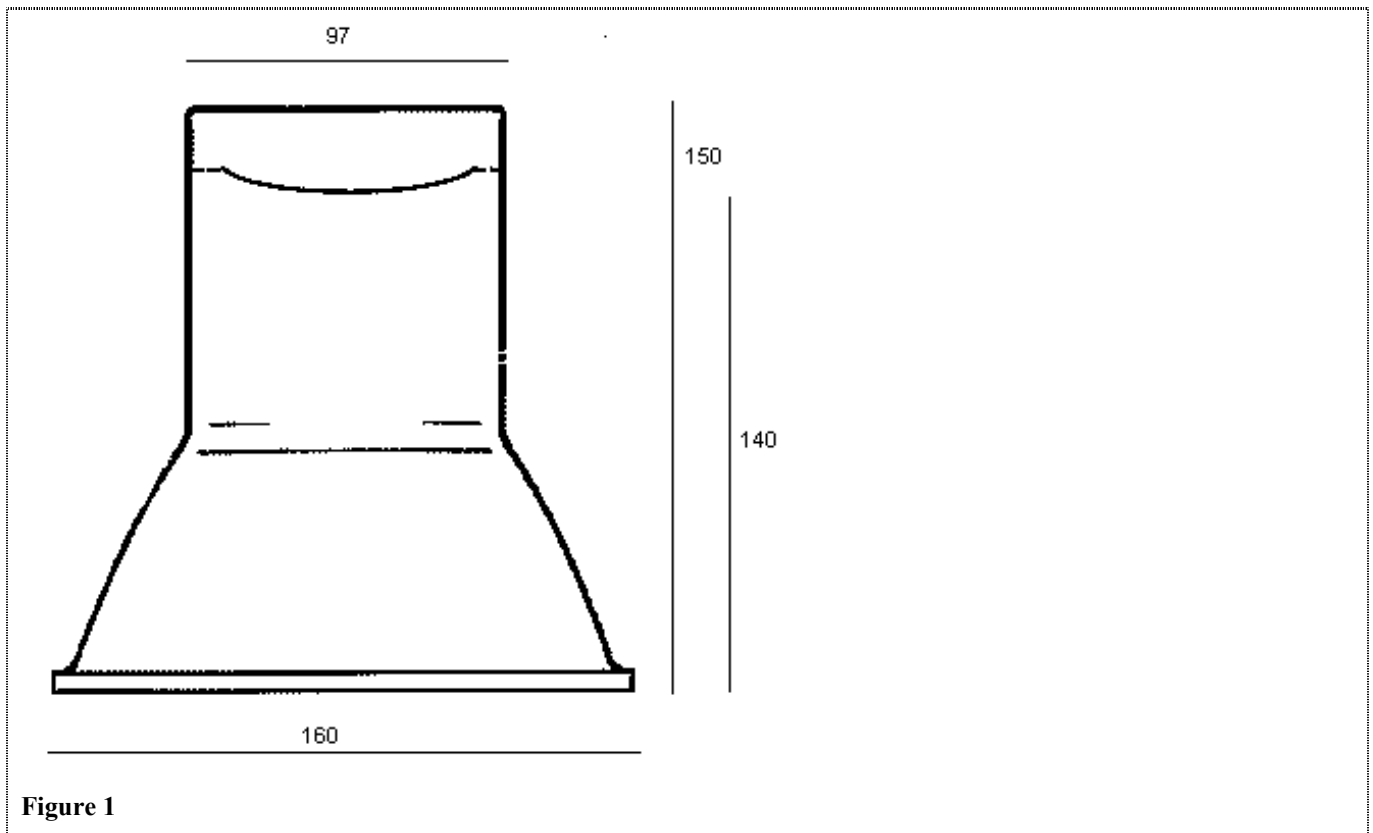

PRODUCT DRAWINGDescription: **Derby Elephant Feet Chair / Bed Raisers**Code: **6074**

Product weight	0.95 kg. (per set of four) (shipping weight: 1.12)
Maximum user weight	380 kg. (Per set of four)