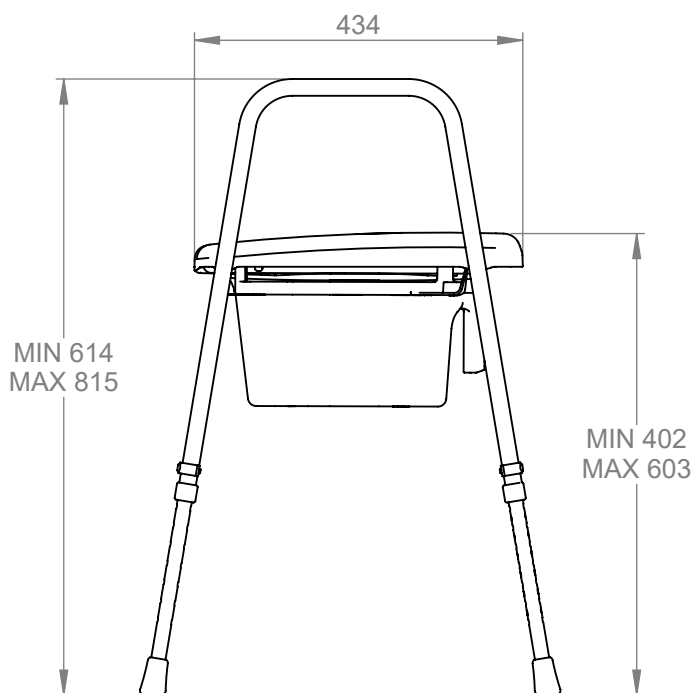

PRIMA COMMUNE

HORSESHOE COMMUNE

Part No: 68025/H

GORDON
ELLIS
& CO

PRODUCT DRAWING

TECHNICAL SPECIFICATIONS

MATERIAL(S): PP, TPE, MILD STEEL

CONSULT INSTRUCTIONS FOR USE