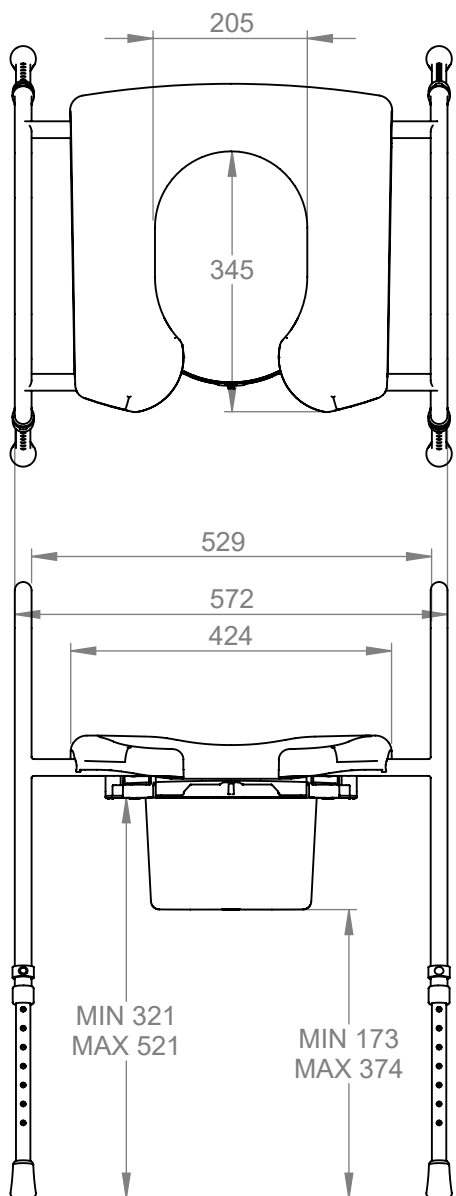

PRIMA COMMUNE

HORSESHOE COMMUNE

Part No: 68025/H

GORDON
ELLIS
& CO

PRODUCT DRAWING

TECHNICAL SPECIFICATIONS

MATERIAL(S): PP, TPE, MILD STEEL

CONSULT INSTRUCTIONS FOR USE