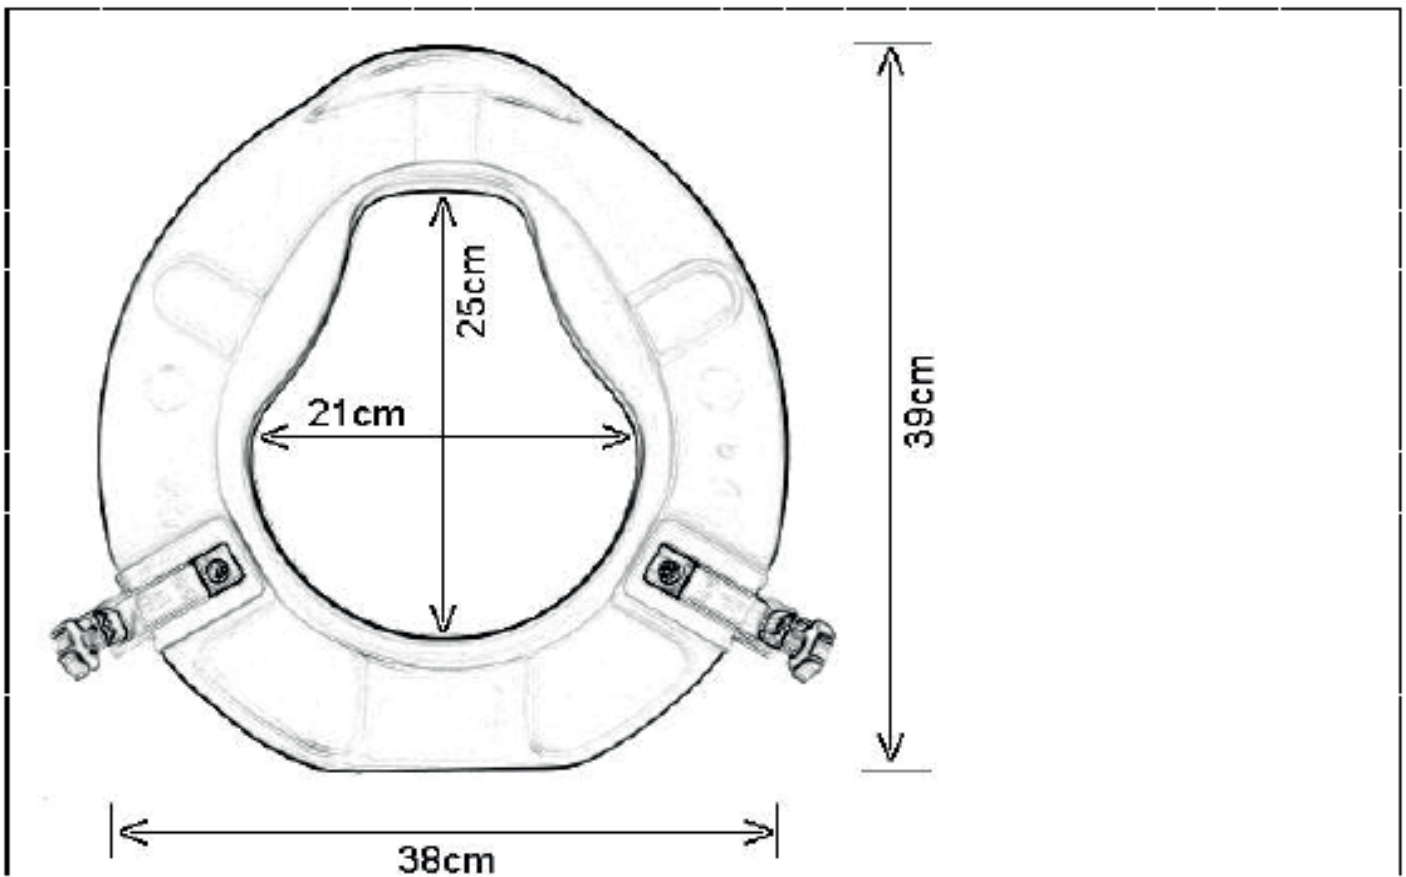

## PRODUCT DRAWING

Description: Ashby Easyfit Raised Toilet Seat 10cm

Code: 63144

Range of bracket adjustment: 30cm – 36cm

Product weight	1.3-kg. (shipping weight: 1.69-kg.)
Maximum user weight	190 kg.