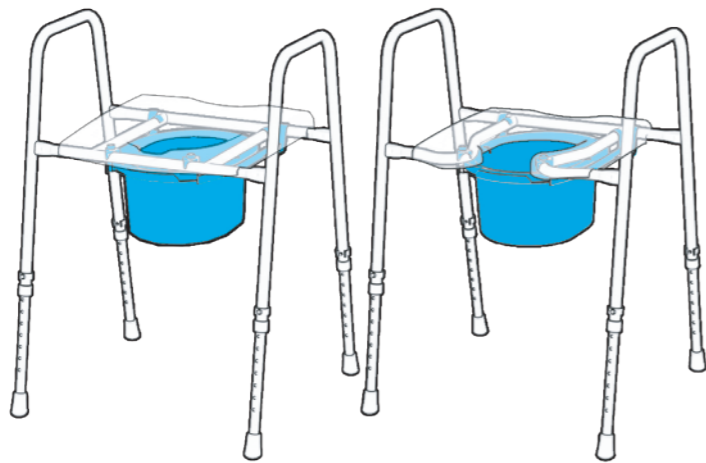

Instructions

Part number:

Classic

68000, 6832

Superior

68010, 6834

A

Horseshoe

68020/H, 68025/H,
6837/H, 6839/H

B

Flat Pack

68001/FP, 68003/FP,
68021/H/FP,
68023/H/FP, 6835/FP,
6840/H/FP

C

Commode

68005, 68004,
68025/H, 68003/FP

D