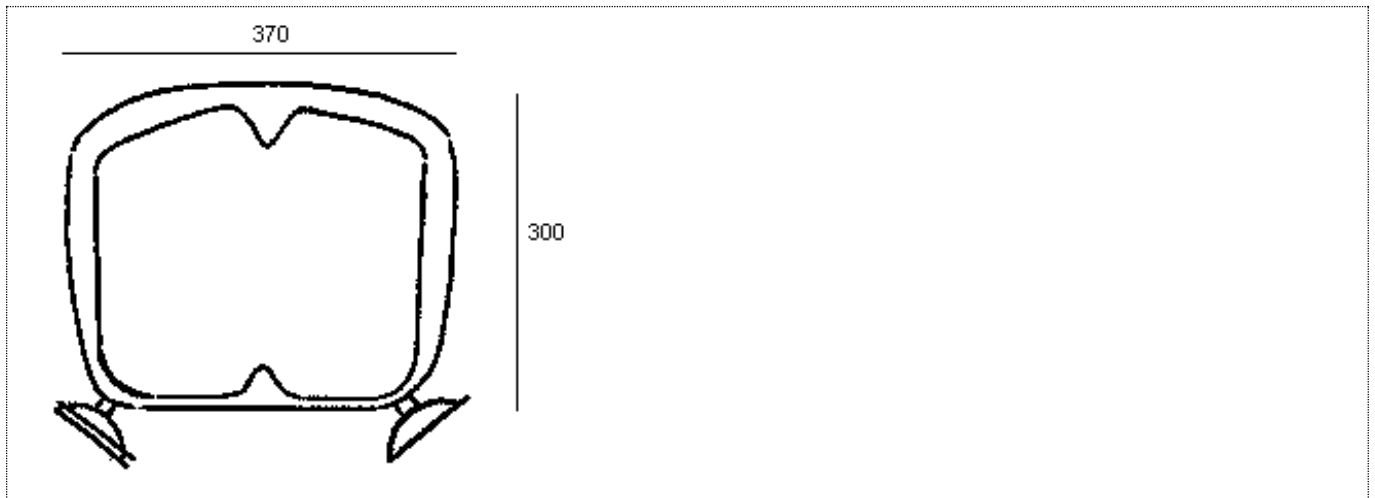

**PRODUCT DRAWING**Description: **Bath Shortener**Code: **6290**

Product weight	1.8 kg. (shipping weight: 2.17 kg.)
Maximum user weight	190 kg.