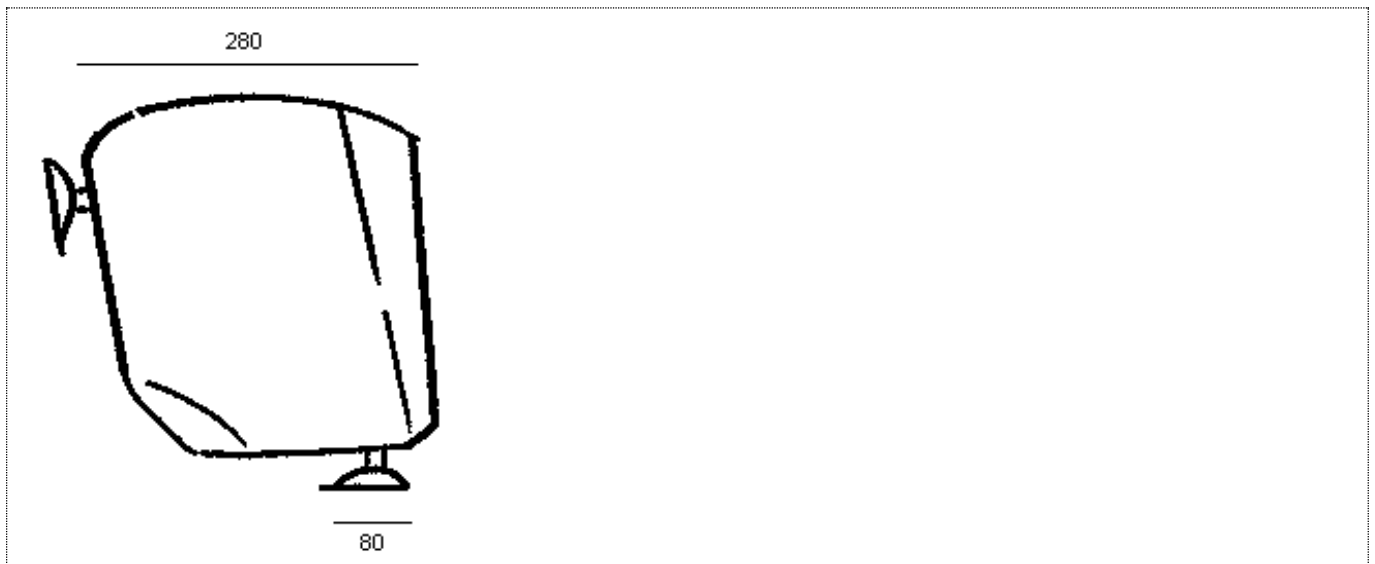

**PRODUCT DRAWING**Description: **Bath Shortener**Code: **6290**

Product weight	1.8 kg. (shipping weight: 2.17 kg.)
Maximum user weight	190 kg.