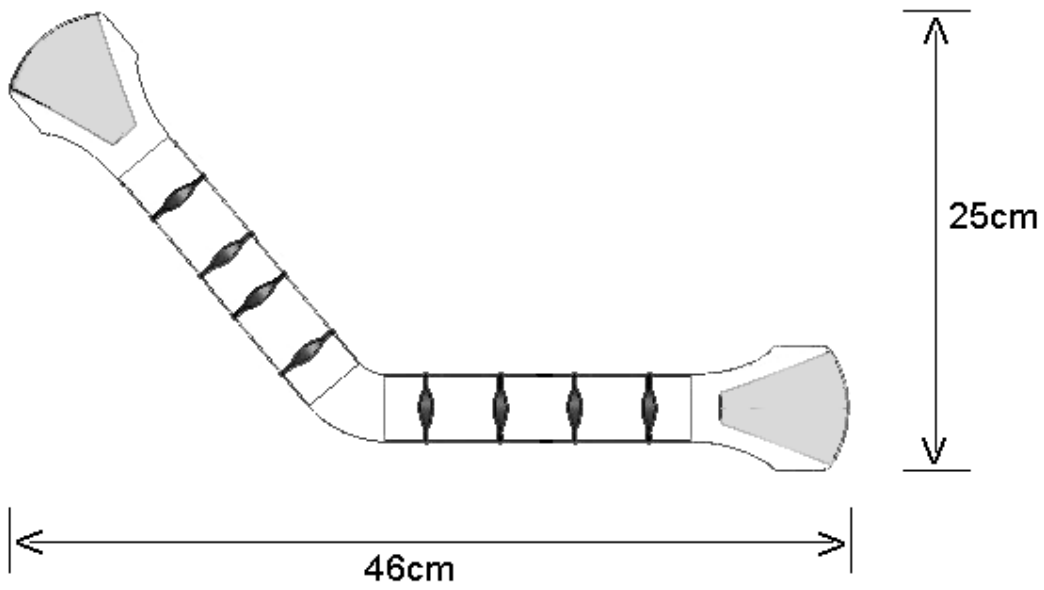

PRODUCT DRAWING

Description: **Prima Angled Grab Rail – All variants**

Part: 6507

Part: 6508

PRODUCT DRAWING

Description: **Prima Grab Rail – All variants**

Product weight:

Part: 6507 0.240kg. (shipping weight: *****)

Part: 6508 0.330kg. (shipping weight: *****)

Maximum user weight: 160 kg.

Material: Polypropylene